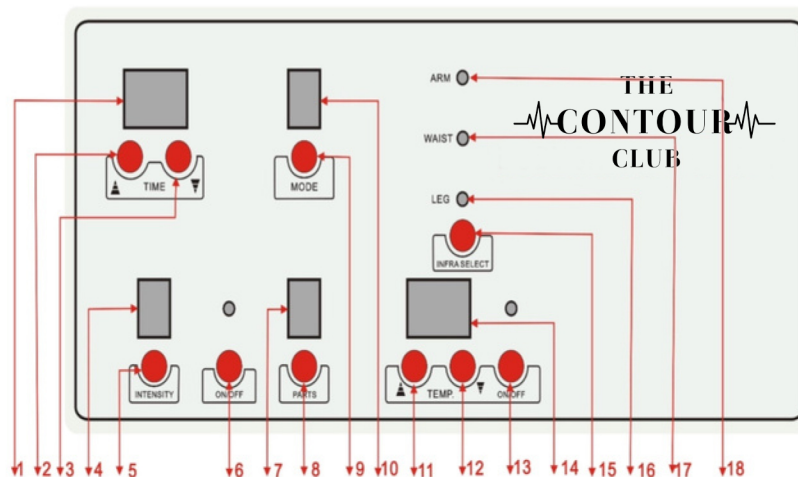

THE
 **CONTOUR**
CLUB

**DETOX SUIT
USER
MANUAL**

DETOX SUIT

MAIN FUNCTIONS

This system combines functions of Far infrared ray (FIR) heating and Airpressure massage therapy.

Air pressure therapy is also known as pressotherapy, targeting the whole body to promote blood circulation aiming to eliminate body muscle tiredness, tighten the skin and improve the body's metabolic system

USER DISPLAY

1. TIMER
- 2,3.TIME UP/DOWN
- 4.AirPressure INTENSITY
- 5.INTENSITY select
- 6.Airpressure ON/OFF
- 7.Massage PARTS
- 8.PARTS select
- 9.MODE select
- 10.Massage Mode
- 11,12.Temperature UP/DOWN
- 13.Infra ON/OFF
- 14.Temperature Display
- 15.Infra select
- 16.LEGS Infrared
- 17.WAIST Infrared
- 18.ARMS Infrared